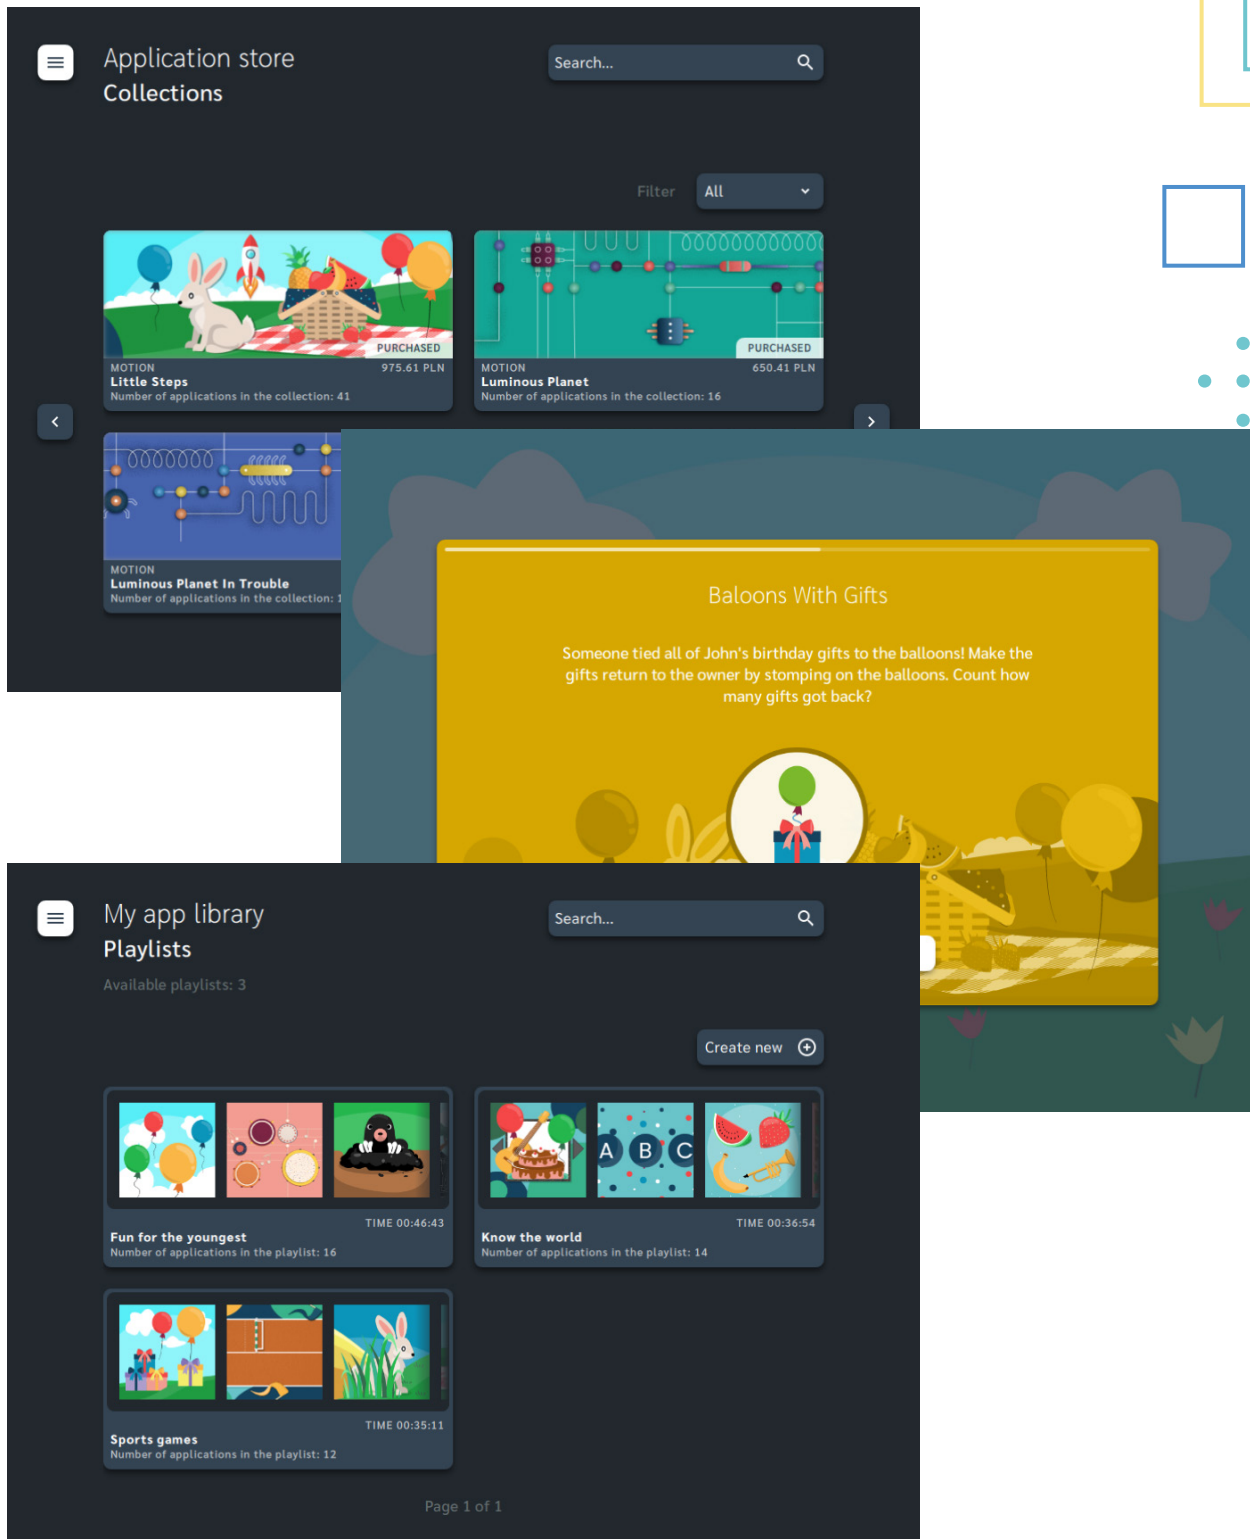

What is inside the app collection?

The Snow Crew includes eight motion-controlled applications. The proposed games have beautiful winter scenery, in the company of forest heroes who experience various adventures. It contains colouring books, activities based on catching elements, and creative play.

Activities with the Snow Crew help to practice:

- motor and sensory skills,
- observation, perception,
- understanding changes taking place in nature,
- cooperation with other users,
- organizing of safe movement games.

Fun with the Snow Crew on the Motioncube interactive floor

You can run the Snow Crew games on the interactive floor with Motioncube Player available on www.motioncube.io

See video

Motioncube Player

With Motioncube Player, you can easily manage your App Library, update your app collections, run playlists, and access a wide offer of educational interactive games.

Warm-up on cold, snowy days with Snow Crew!

Snow Crew includes eight games:

1. Christmas gifts

Christmas presents fell from Santa's sleigh. Become his helper and catch gifts for pets falling from the sky. Count how many gifts were saved. A fun activity for children in preschool and early school age. Application for one user or to work with a group.