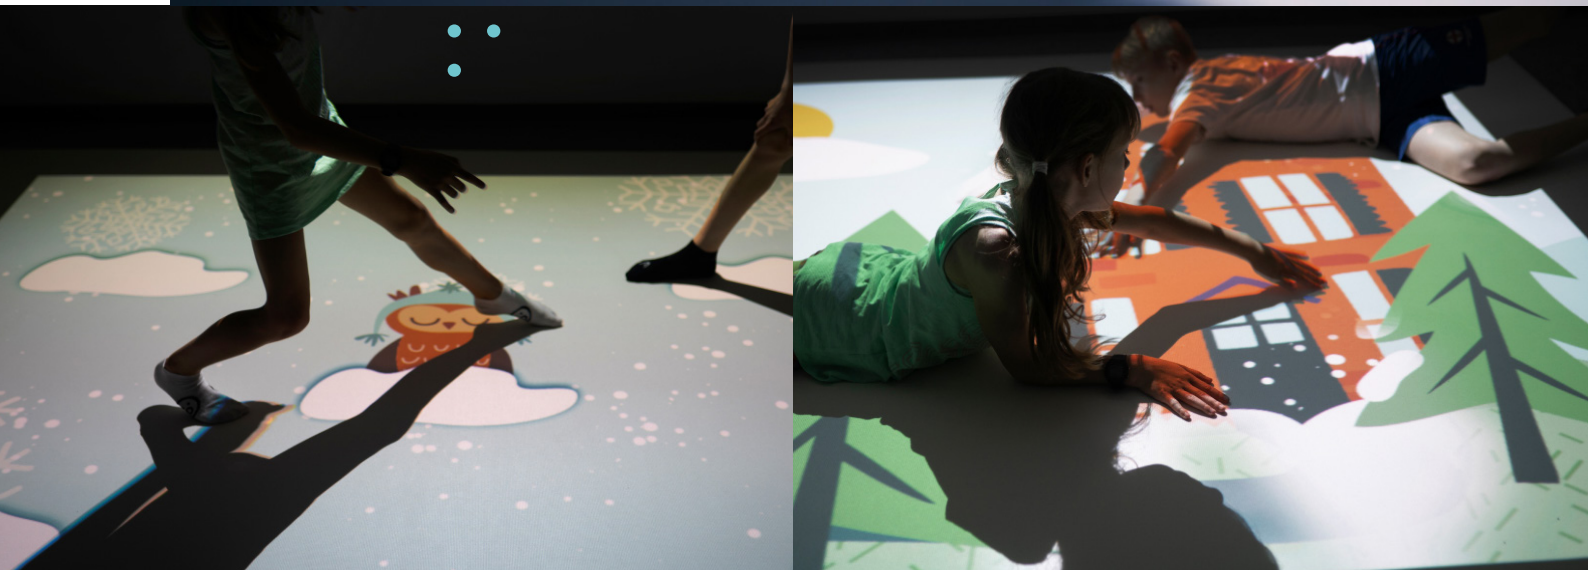

Fun with the Snow Crew on the Motioncube interactive floor

You can run the Snow Crew games on the interactive floor with Motioncube Player available on www.motioncube.io

See video