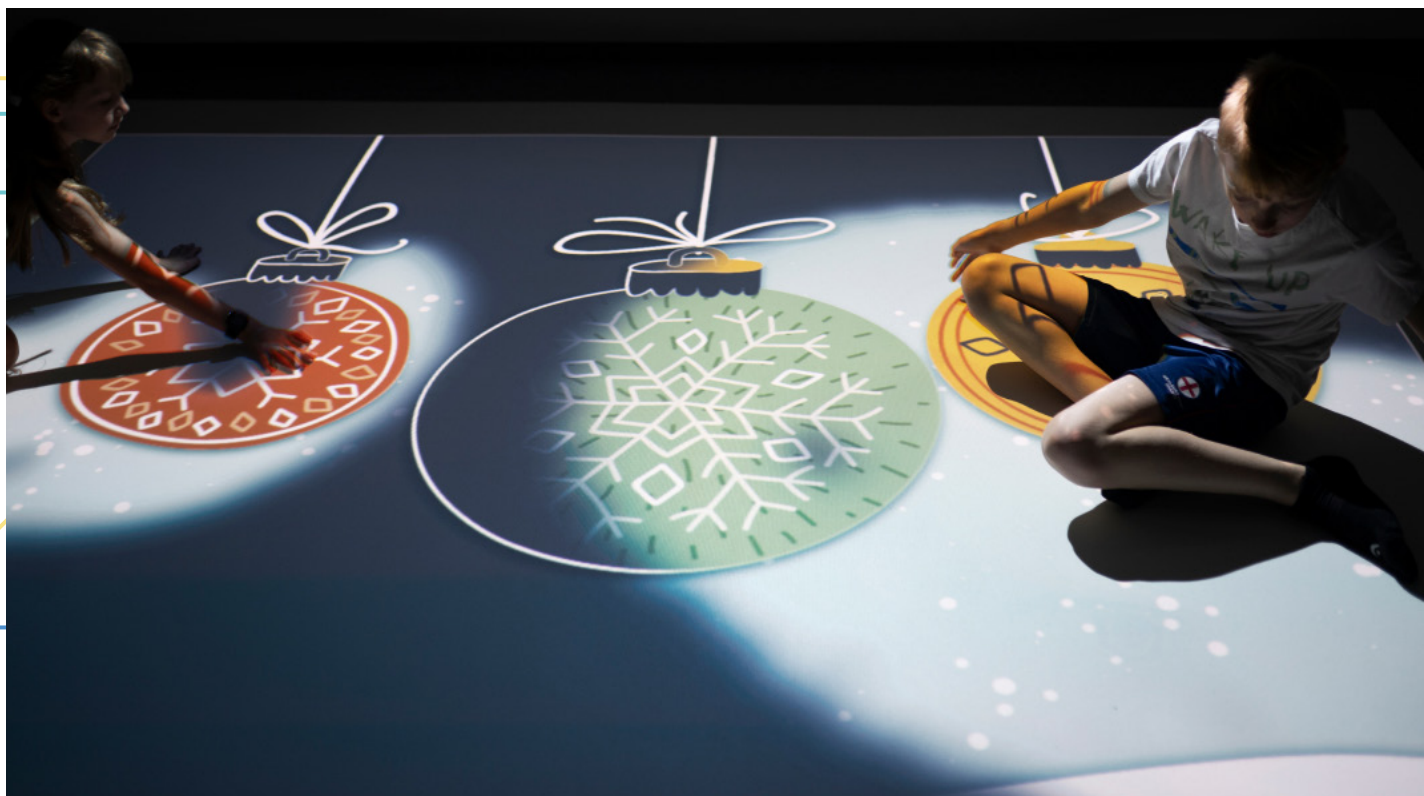

What is inside the app collection?

The Snow Crew includes eight motion-controlled applications. The proposed games have beautiful winter scenery, in the company of forest heroes who experience various adventures. It contains colouring books, activities based on catching elements, and creative play.

Activities with the Snow Crew help to practice:

- motor and sensory skills,
- observation, perception,
- understanding changes taking place in nature,
- cooperation with other users,
- organizing of safe movement games.

Fun with the Snow Crew on the Motioncube interactive floor

You can run the Snow Crew games on the interactive floor with Motioncube Player available on www.motioncube.io

See video

Motioncube Player

With Motioncube Player, you can easily manage your App Library, update your app collections, run playlists, and access a wide offer of educational interactive games.

4. Shovel snow

Snow covered all the earth. Run across the floor until all the snowflakes are gone. See what is hidden under the snow cover. A movement game based on revealing the illustration under the snowflakes.